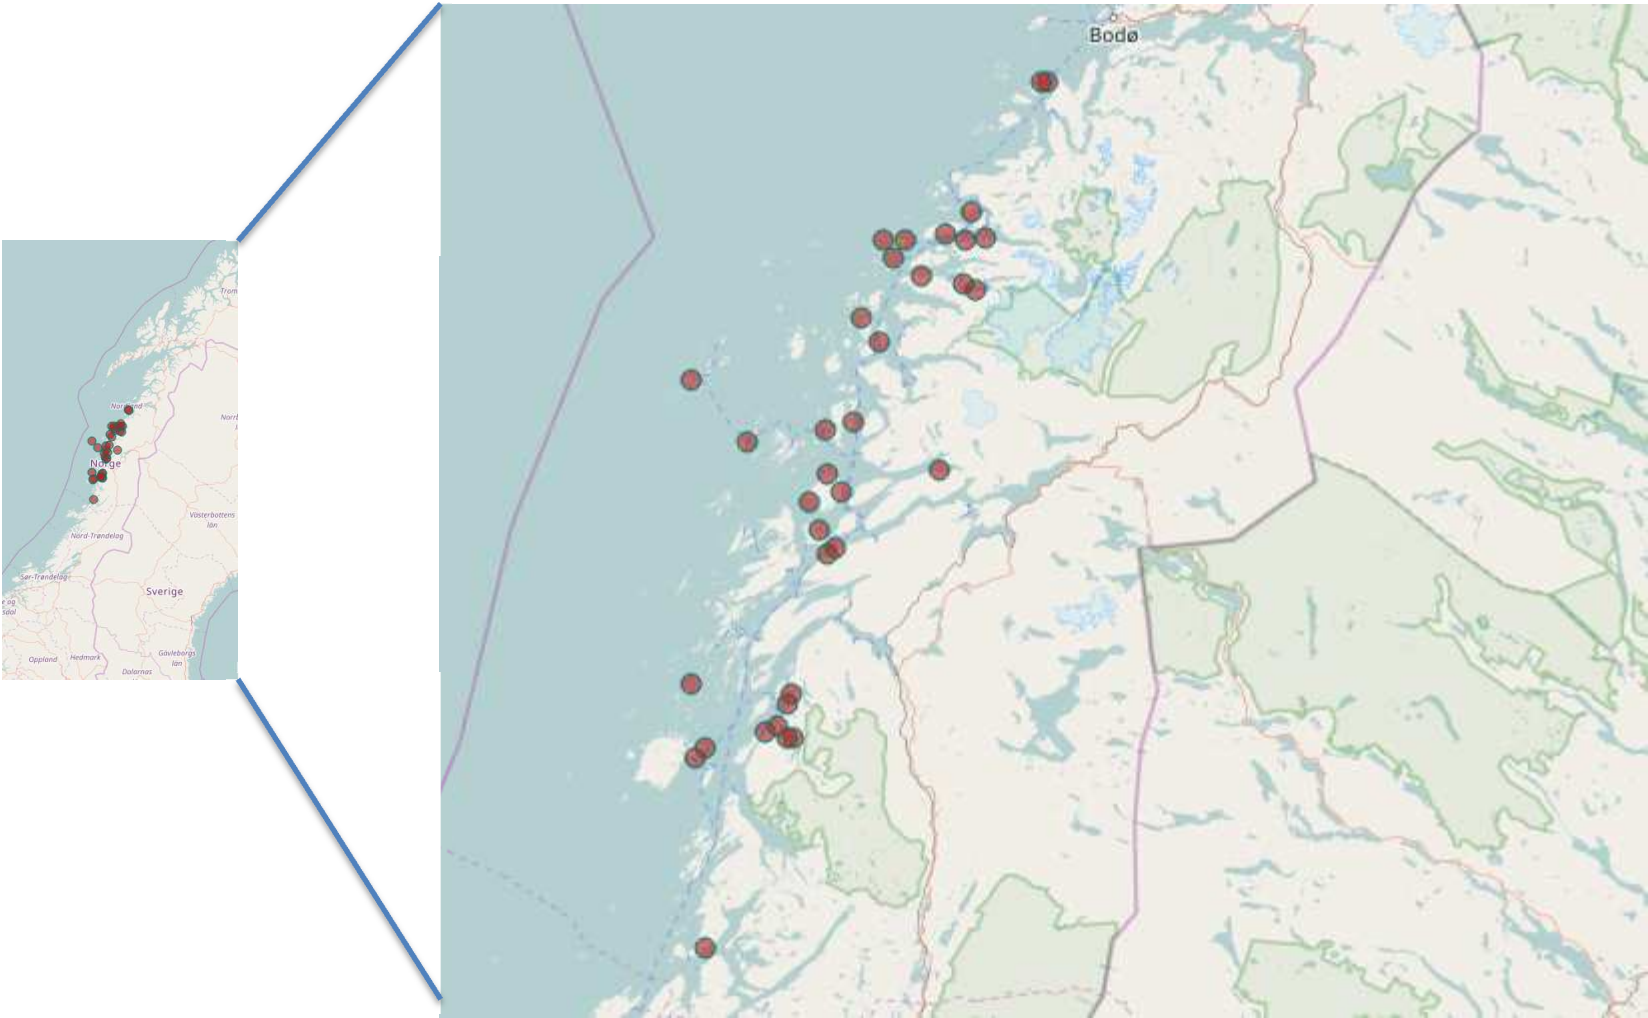

Kjøp i kategorien Varer etter type handel

Innkjøp fordelt på kategorier innenfor tjenester

Lokaliteter

Kjøp i kommuner hvor Nova Sea har lokaliteter. (2,7 mrd. 2014-2015)

Fôrinnkjøp fra Ewos i Meløy kommune

A wide-angle landscape photograph showing a calm fjord or bay. In the background, a range of rugged, brownish-grey mountains stretches across the horizon. The sky is a vibrant blue, filled with a dense layer of small, white, fluffy clouds. The water in the foreground is a deep blue-grey, reflecting the sky. In the middle ground, a long, low structure, possibly a fish farm or pier, extends into the water. The foreground is dark, with the silhouettes of trees and bushes.